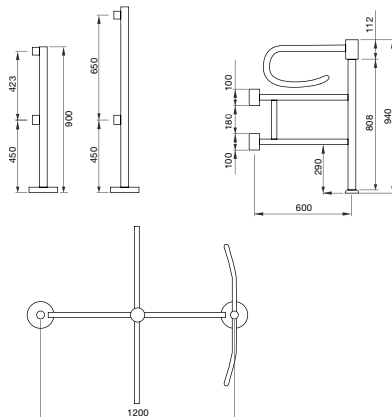

Three different openings. Available in three different types of openings: clockwise, counter-clockwise and bidirectional.

Inox details. Stainless steel fixing flange and cover.

Flow management. For enhanced flow management Compass can be integrated with the modular post and rail system. Compass is fitted with an antipanic system.

Advantages of Compass

Mechanical four-arm turnstile, lets one person through at the time in either direction. Featuring an AISI 304 stainless steel structure which makes Compass suitable even for outdoor applications.

Dimensions

Dimensions in millimeters 1 in = 25,4 mm

Technical features

Type	PSSPCWO	PSSPCW	PSSPFMCWO	PSSPFMCCW
Power supply (V)	-	-	-	-
Current draw (A)	-	-	-	-
Weight (Kg/lb)	18 / 40	18 / 40	18 / 40	18 / 40
Operating temperature (°C/°F)	-20 ÷ +55 / -4 ÷ +131	-20 ÷ +55 / -4 ÷ +131	-20 ÷ +55 / -4 ÷ +131	-20 ÷ +55 / -4 ÷ +131

001PSSPCW Mobile mechanical turnstile with left-hand post. H 100 cm / 39,37 in.

001PSSPFMCWO Mobile mechanical turnstile with right-hand post. H 100 cm / 39,37 in.

001PSSPFMCCW Mobile mechanical turnstile with left-hand post. H 100 cm / 39,37 in.